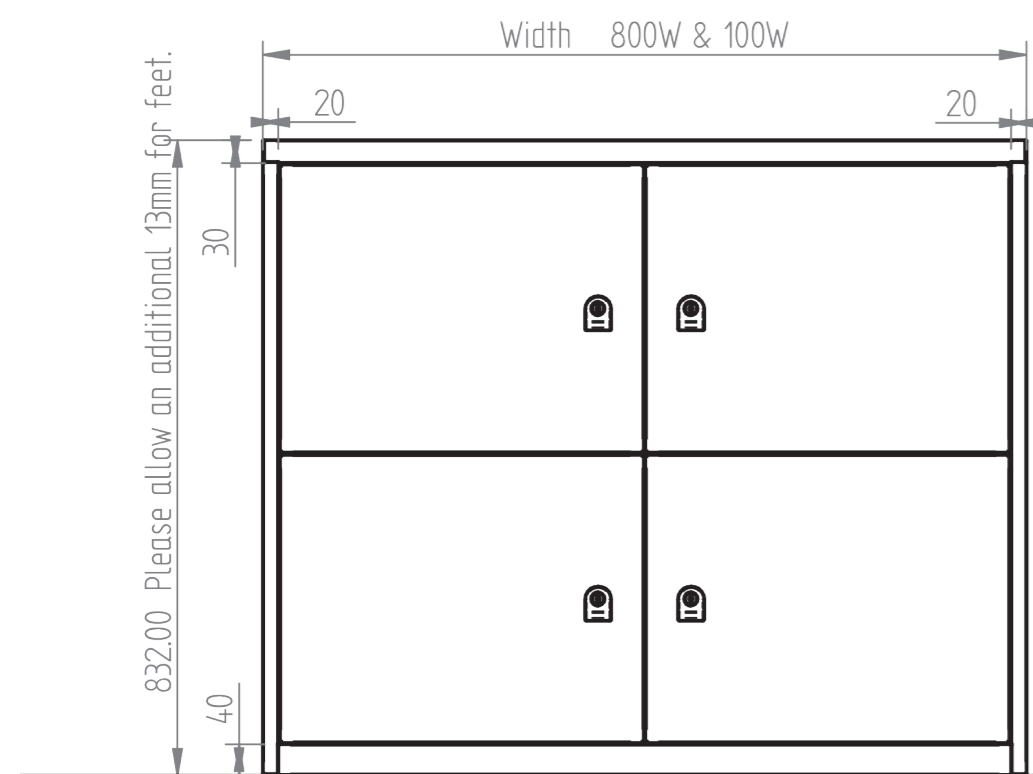

New Style BLF Lodges

New style lodges come in a set range of 4 heights. The main reason these heights are set is the way in which the inside carcass spaces are divided up into compartments.

The inside spaces are now easily divided up into equal grids. These grid spaces can be filled with either of the two different size doors or a personal space drawer.

24 Mod
4 x 15" Door Grid / 13.5" Inner Space

36 Mod
6 x 15" Door Grid / 13.5" Inner Space

48 Mod
8 x 15" Door Grid / 13.5" Inner Space

61 Mod
10 x 15" Door / 13.5" Inner Space

New Style BLF Door Range

We have reduced the number of doors to just 2, a single height and a double height option.

Single Height
Inside Spaces:
400W Doors = 358mm Wide x 358mm High
500W Doors = 458mm Wide x 358mm High

Double Height
Inside Spaces:
400W Doors = 358mm Wide x 743mm High
500W Doors = 458mm Wide x 743mm High