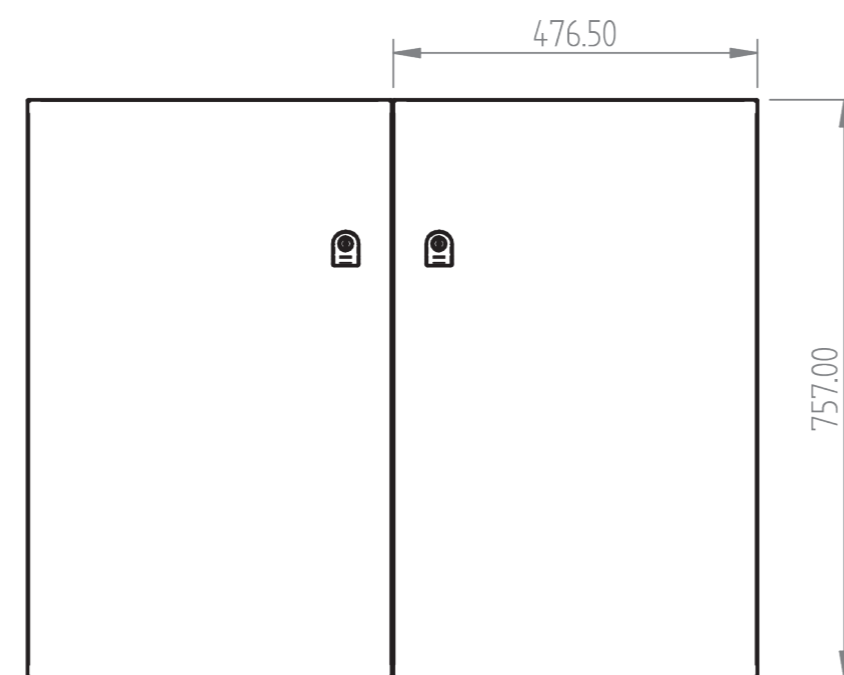

New Style BLF Lodges

New style lodges come in a set range of 4 heights. The main reason these heights are set is the way in which the inside carcass spaces are divided up into compartments.

The inside spaces are now easily divided up into equal grids. These grid spaces can be filled with either of the two different size doors or a personal space drawer.

24 Mod
4 x 15" Door Grid / 13.5" Inner Space

36 Mod
6 x 15" Door Grid / 13.5" Inner Space

48 Mod
8 x 15" Door Grid / 13.5" Inner Space

61 Mod
10 x 15" Door / 13.5" Inner Space

New Style BLF Door Range

We have reduced the number of doors to just 2, a single height and a double height option.

Single Height
Inside Spaces:
400W Doors = 358mm Wide x 358mm High
500W Doors = 458mm Wide x 358mm High

Double Height
Inside Spaces:
400W Doors = 358mm Wide x 743mm High
500W Doors = 458mm Wide x 743mm High