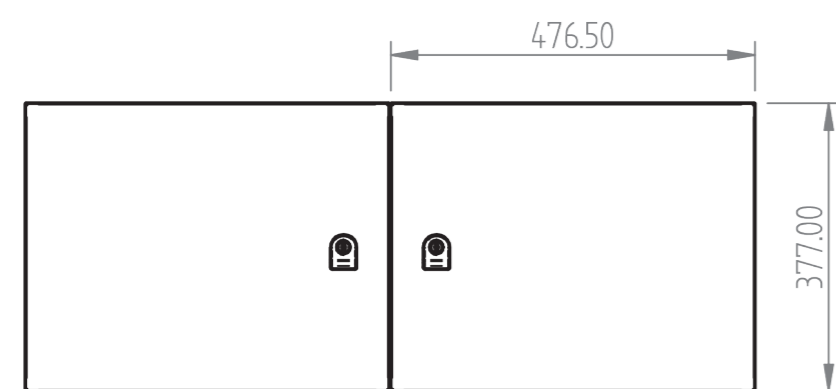

New Style BLF Lodges

New style lodges come in a set range of 4 heights. The main reason these heights are set is the way in which the inside carcass spaces are divided up into compartments.

The inside spaces are now easily divided up into equal grids. These grid spaces can be filled with either of the two different size doors or a personal space drawer.

24 Mod
4 x 15" Door Grid / 13.5" Inner Space

36 Mod
6 x 15" Door Grid / 13.5" Inner Space

48 Mod
8 x 15" Door Grid / 13.5" Inner Space

61 Mod
10 x 15" Door / 13.5" Inner Space

New Style BLF Door Range

We have reduced the number of doors to just 2, a single height and a double height option.

Single Height
Inside Spaces:
400W Doors = 358mm Wide x 358mm High
500W Doors = 458mm Wide x 358mm High

Double Height
Inside Spaces:
400W Doors = 358mm Wide x 743mm High
500W Doors = 458mm Wide x 743mm High