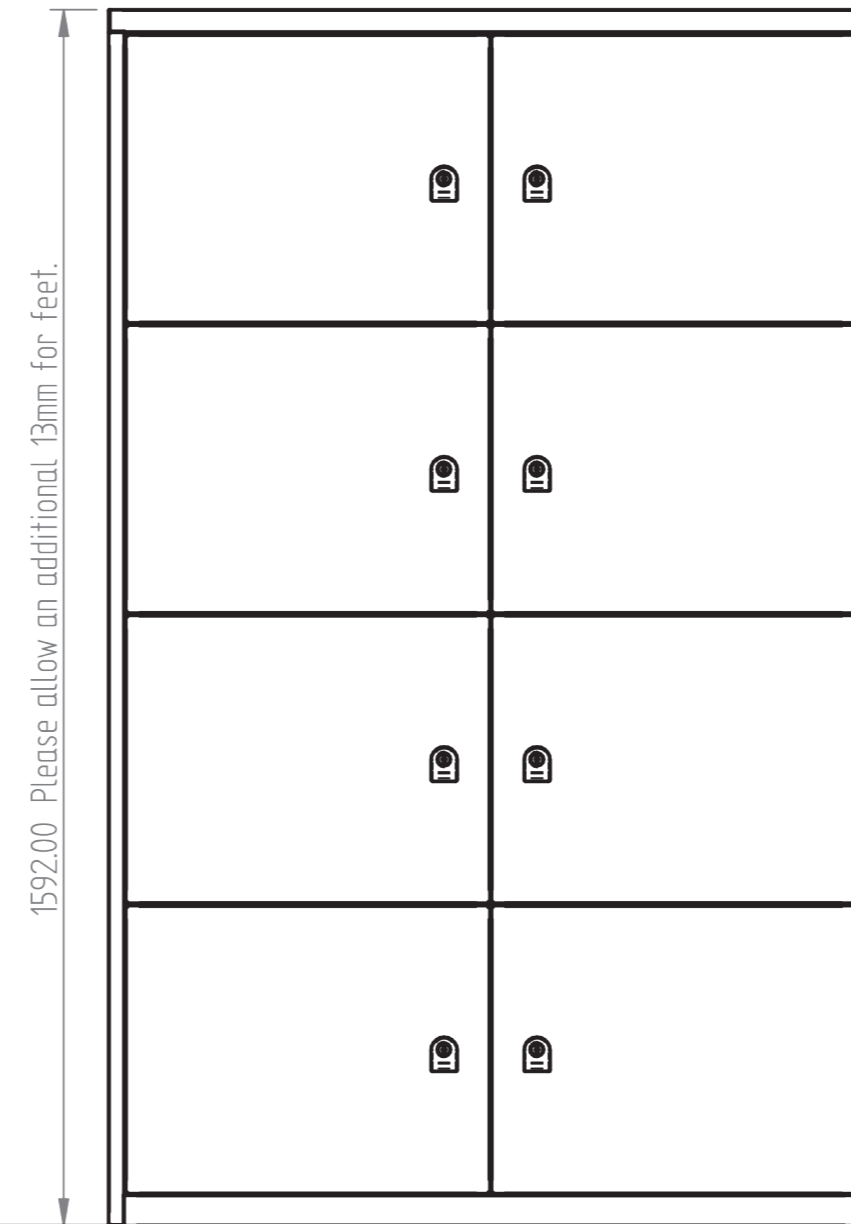

New Style BLF Lodges

New style lodges come in a set range of 4 heights. The main reason these heights are set is the way in which the inside carcass spaces are divided up into compartments.

The inside spaces are now easily divided up into equal grids. These grid spaces can be filled with either of the two different size doors or a personal space drawer.

24 Mod
4 x 15" Door Grid / 13.5" Inner Space

36 Mod
6 x 15" Door Grid / 13.5" Inner Space

48 Mod
8 x 15" Door Grid / 13.5" Inner Space

61 Mod
10 x 15" Door / 13.5" Inner Space

New Style BLF Door Range

We have reduced the number of doors to just 2, a single height and a double height option.

Single Height
Inside Spaces:
400W Doors = 358mm Wide x 358mm High
500W Doors = 458mm Wide x 358mm High

Double Height
Inside Spaces:
400W Doors = 358mm Wide x 743mm High
500W Doors = 458mm Wide x 743mm High