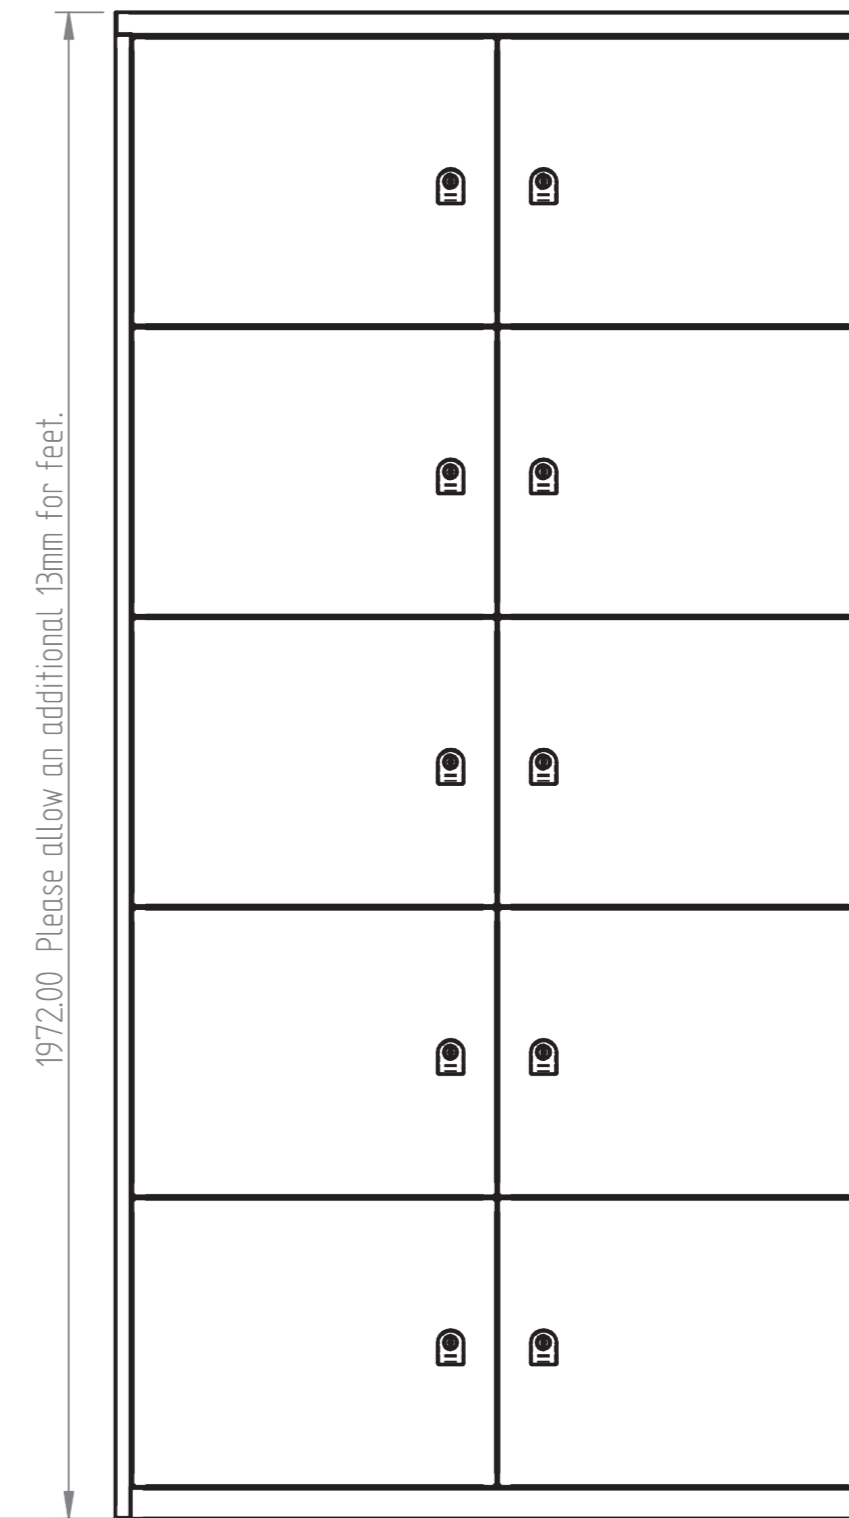

New Style BLF Lodges

New style lodges come in a set range of 4 heights. The main reason these heights are set is the way in which the inside carcass spaces are divided up into compartments.

The inside spaces are now easily divided up into equal grids. These grid spaces can be filled with either of the two different size doors or a personal space drawer.

24 Mod
4 x 15" Door Grid / 13.5" Inner Space

36 Mod
6 x 15" Door Grid / 13.5" Inner Space

48 Mod
8 x 15" Door Grid / 13.5" Inner Space

61 Mod
10 x 15" Door / 13.5" Inner Space

New Style BLF Door Range

We have reduced the number of doors to just 2, a single height and a double height option.

Single Height
Inside Spaces:
400W Doors = 358mm Wide x 358mm High
500W Doors = 458mm Wide x 358mm High

Double Height
Inside Spaces:
400W Doors = 358mm Wide x 743mm High
500W Doors = 458mm Wide x 743mm High