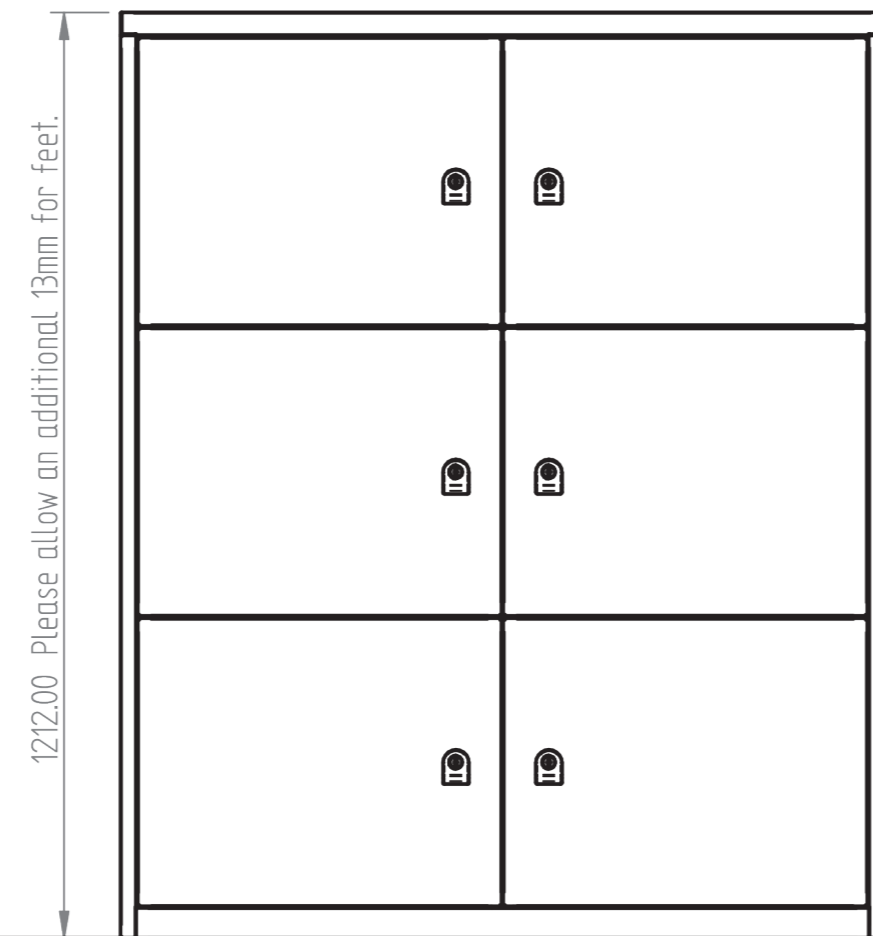

New Style BLF Lodges

New style lodges come in a set range of 4 heights. The main reason these heights are set is the way in which the inside carcass spaces are divided up into compartments.

The inside spaces are now easily divided up into equal grids. These grid spaces can be filled with either of the two different size doors or a personal space drawer.

24 Mod
4 x 15" Door Grid / 13.5" Inner Space

36 Mod
6 x 15" Door Grid / 13.5" Inner Space

48 Mod
8 x 15" Door Grid / 13.5" Inner Space

61 Mod
10 x 15" Door / 13.5" Inner Space

New Style BLF Door Range

We have reduced the number of doors to just 2, a single height and a double height option.

Single Height
Inside Spaces:
400W Doors = 358mm Wide x 358mm High
500W Doors = 458mm Wide x 358mm High

Double Height
Inside Spaces:
400W Doors = 358mm Wide x 743mm High
500W Doors = 458mm Wide x 743mm High