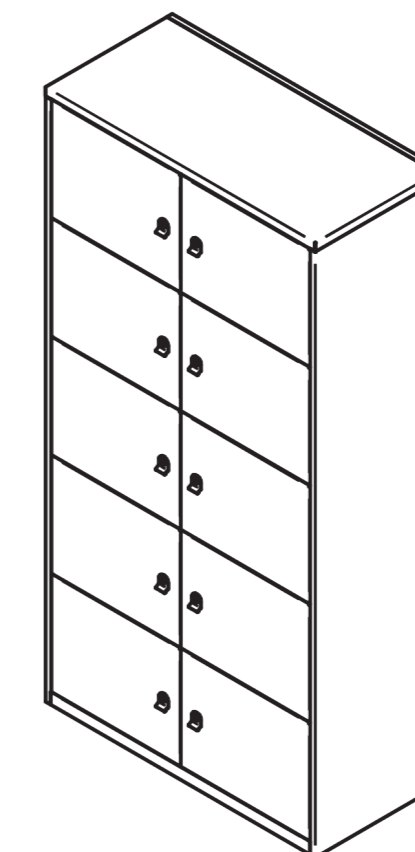

New Style BLF Lodges

New style lodges come in a set range of 4 heights. The main reason these heights are set is the way in which the inside carcass spaces are divided up into compartments.

The inside spaces are now easily divided up into equal grids. These grid spaces can be filled with either of the two different size doors or a personal space drawer.

24 Mod
4 x 15" Door Grid / 13.5" Inner Space

36 Mod
6 x 15" Door Grid / 13.5" Inner Space

48 Mod
8 x 15" Door Grid / 13.5" Inner Space

61 Mod
10 x 15" Door / 13.5" Inner Space

New Style BLF Door Range

We have reduced the number of doors to just 2, a single height and a double height option.

Single Height
Inside Spaces:
400W Doors = 358mm Wide x 358mm High
500W Doors = 458mm Wide x 358mm High

Double Height
Inside Spaces:
400W Doors = 358mm Wide x 743mm High
500W Doors = 458mm Wide x 743mm High